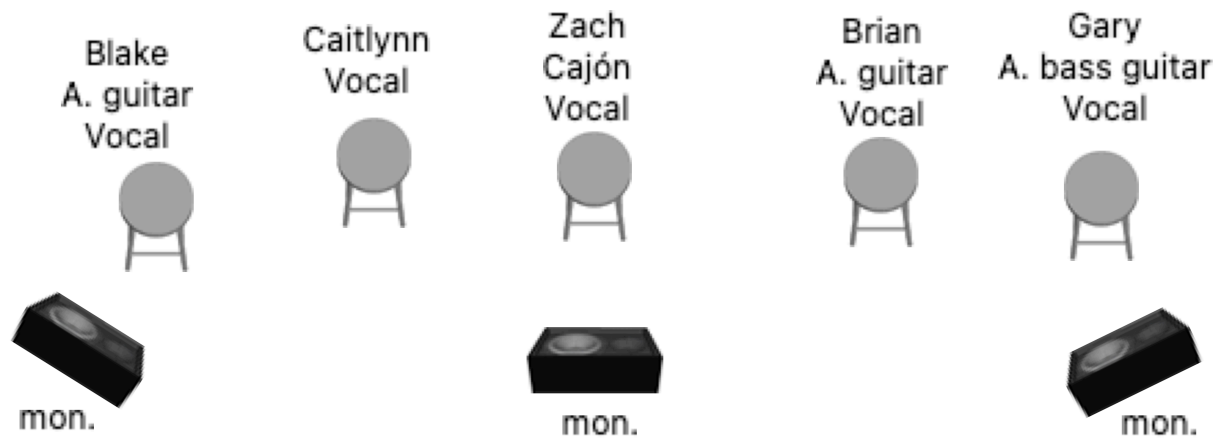

Magic Carpet Ride  
Stage Plot  
SET I

See attached input list

5 bar stools  
regular chair height

Tech Contact: Brian Pierce  
(715) 218-0896  
brian@sidekicktheatre.com